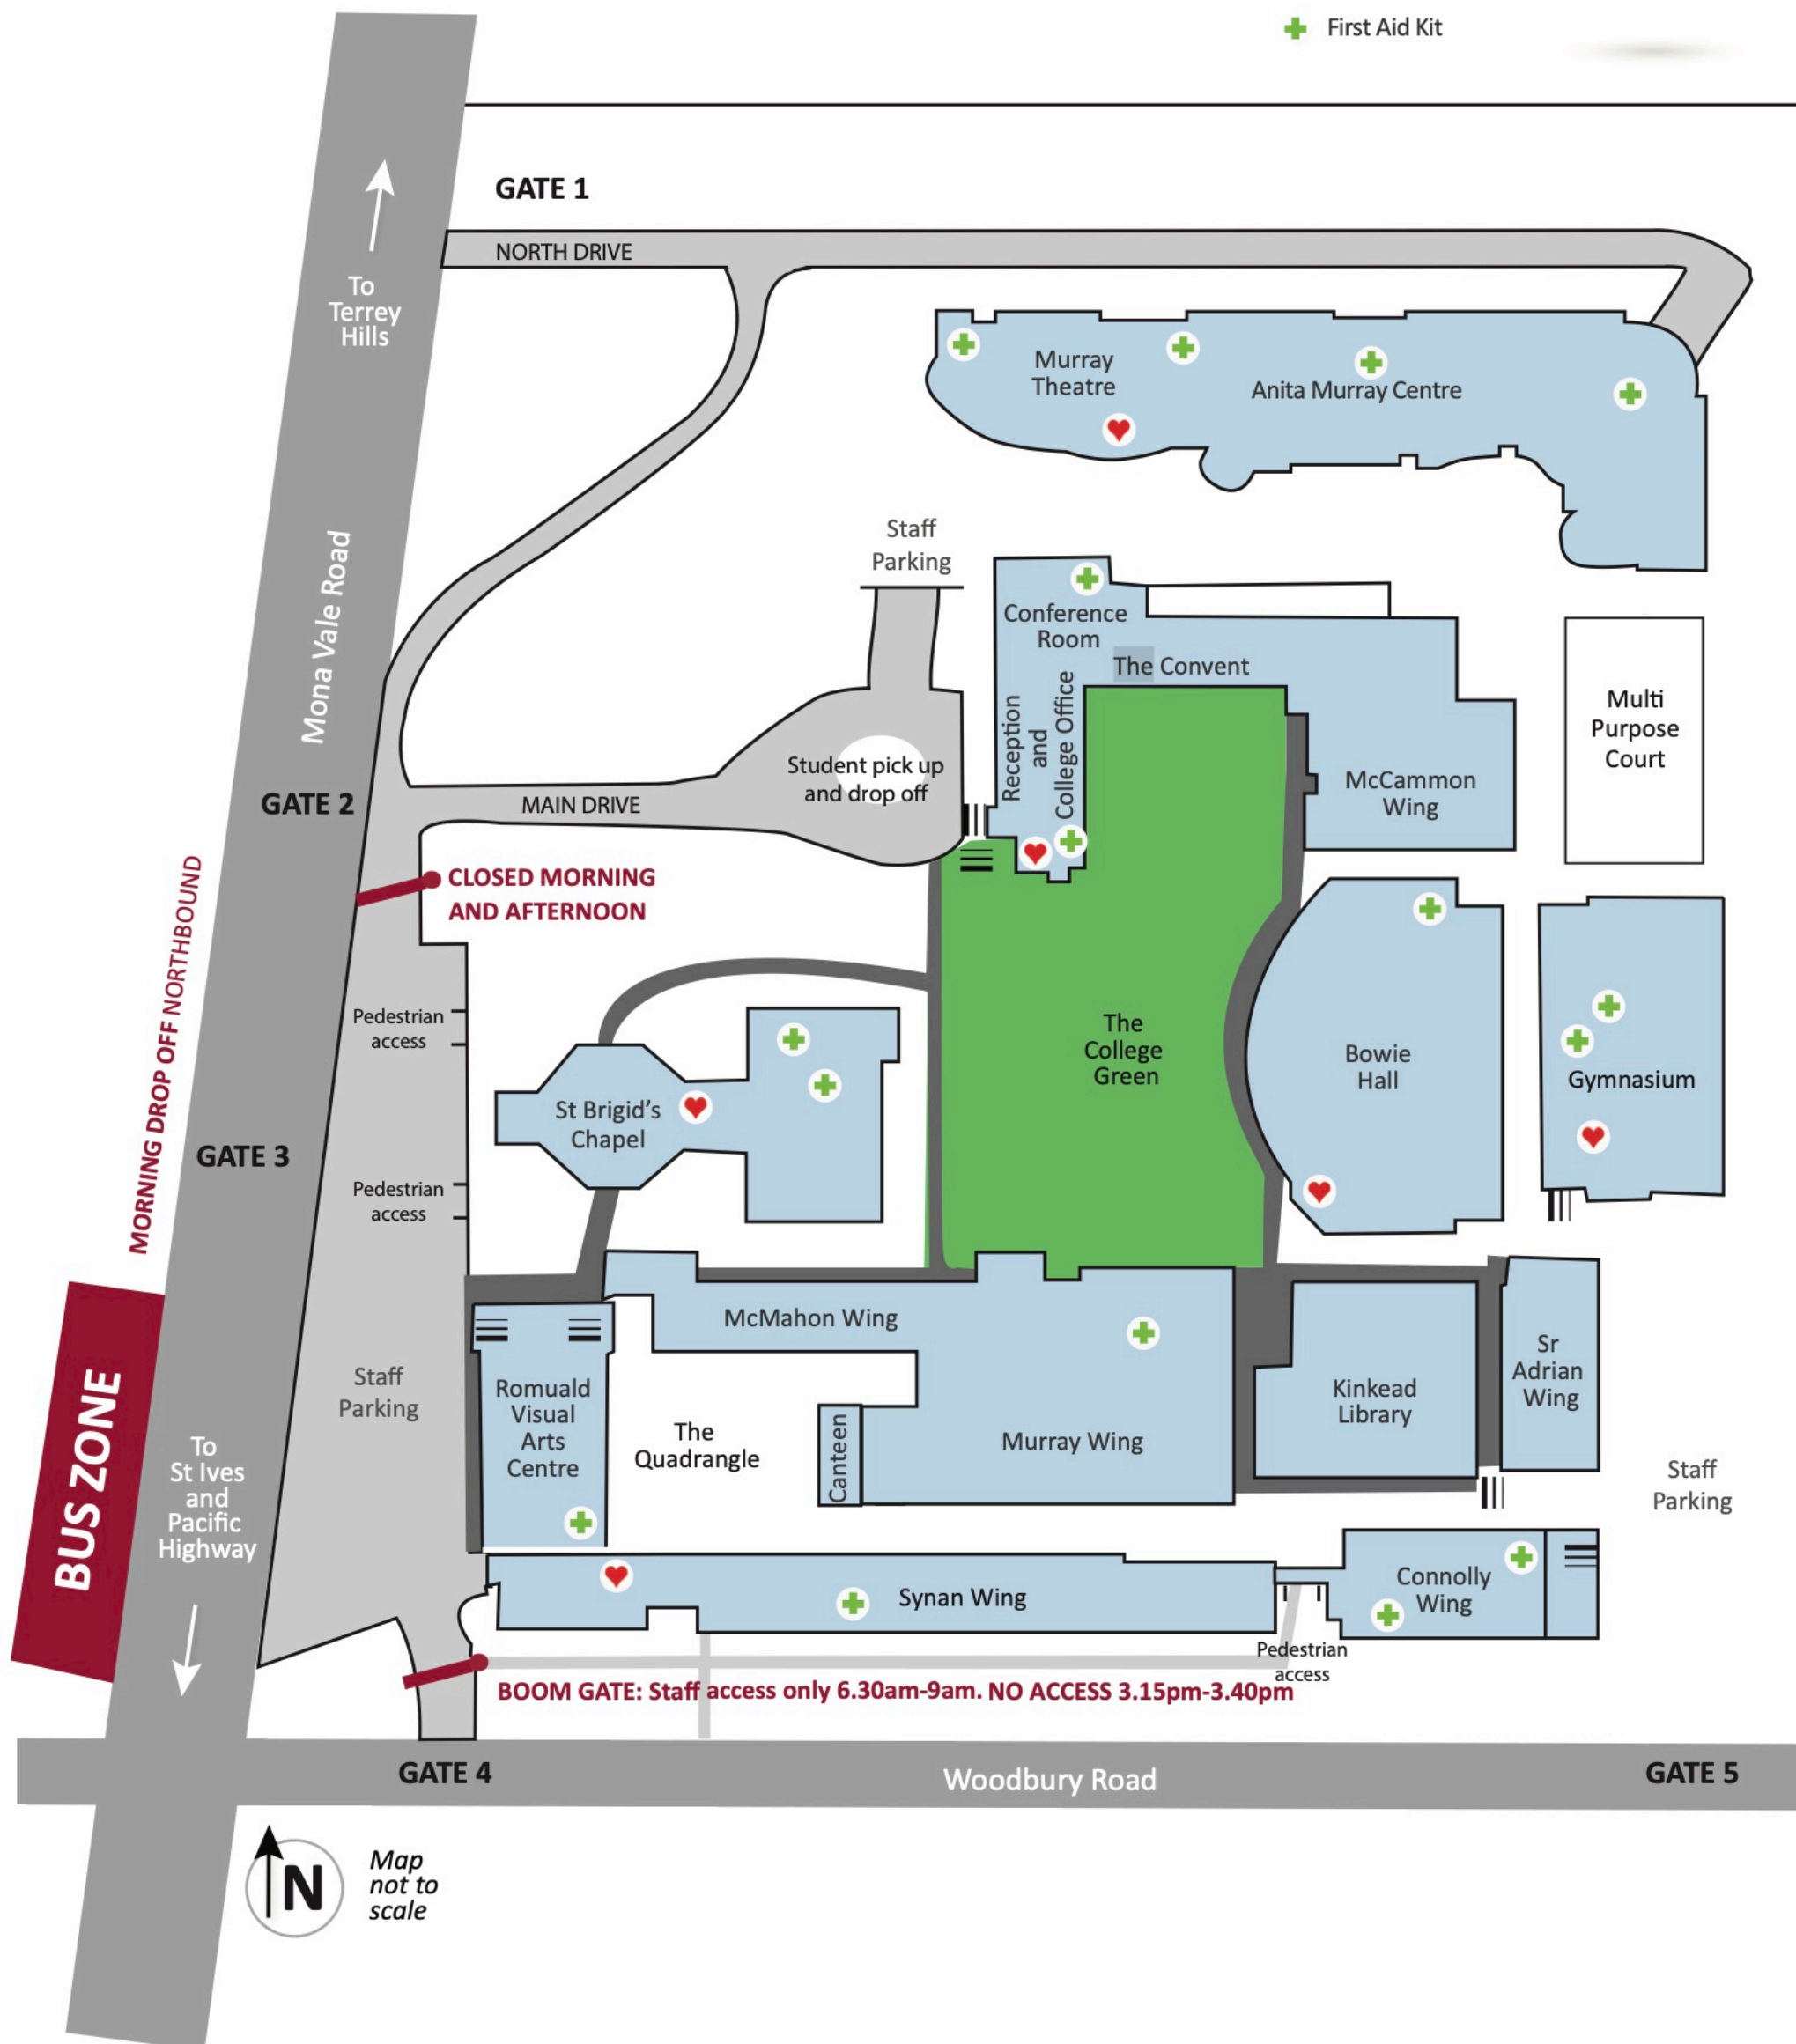

♥ DeFribulator

+ First Aid Kit

MORNING DROP OFF NORTHBOUND

**BUS ZONE**

**BOOM GATE: Staff access only 6.30am-9am. NO ACCESS 3.15pm-3.40pm**

**N**  
Map not to scale