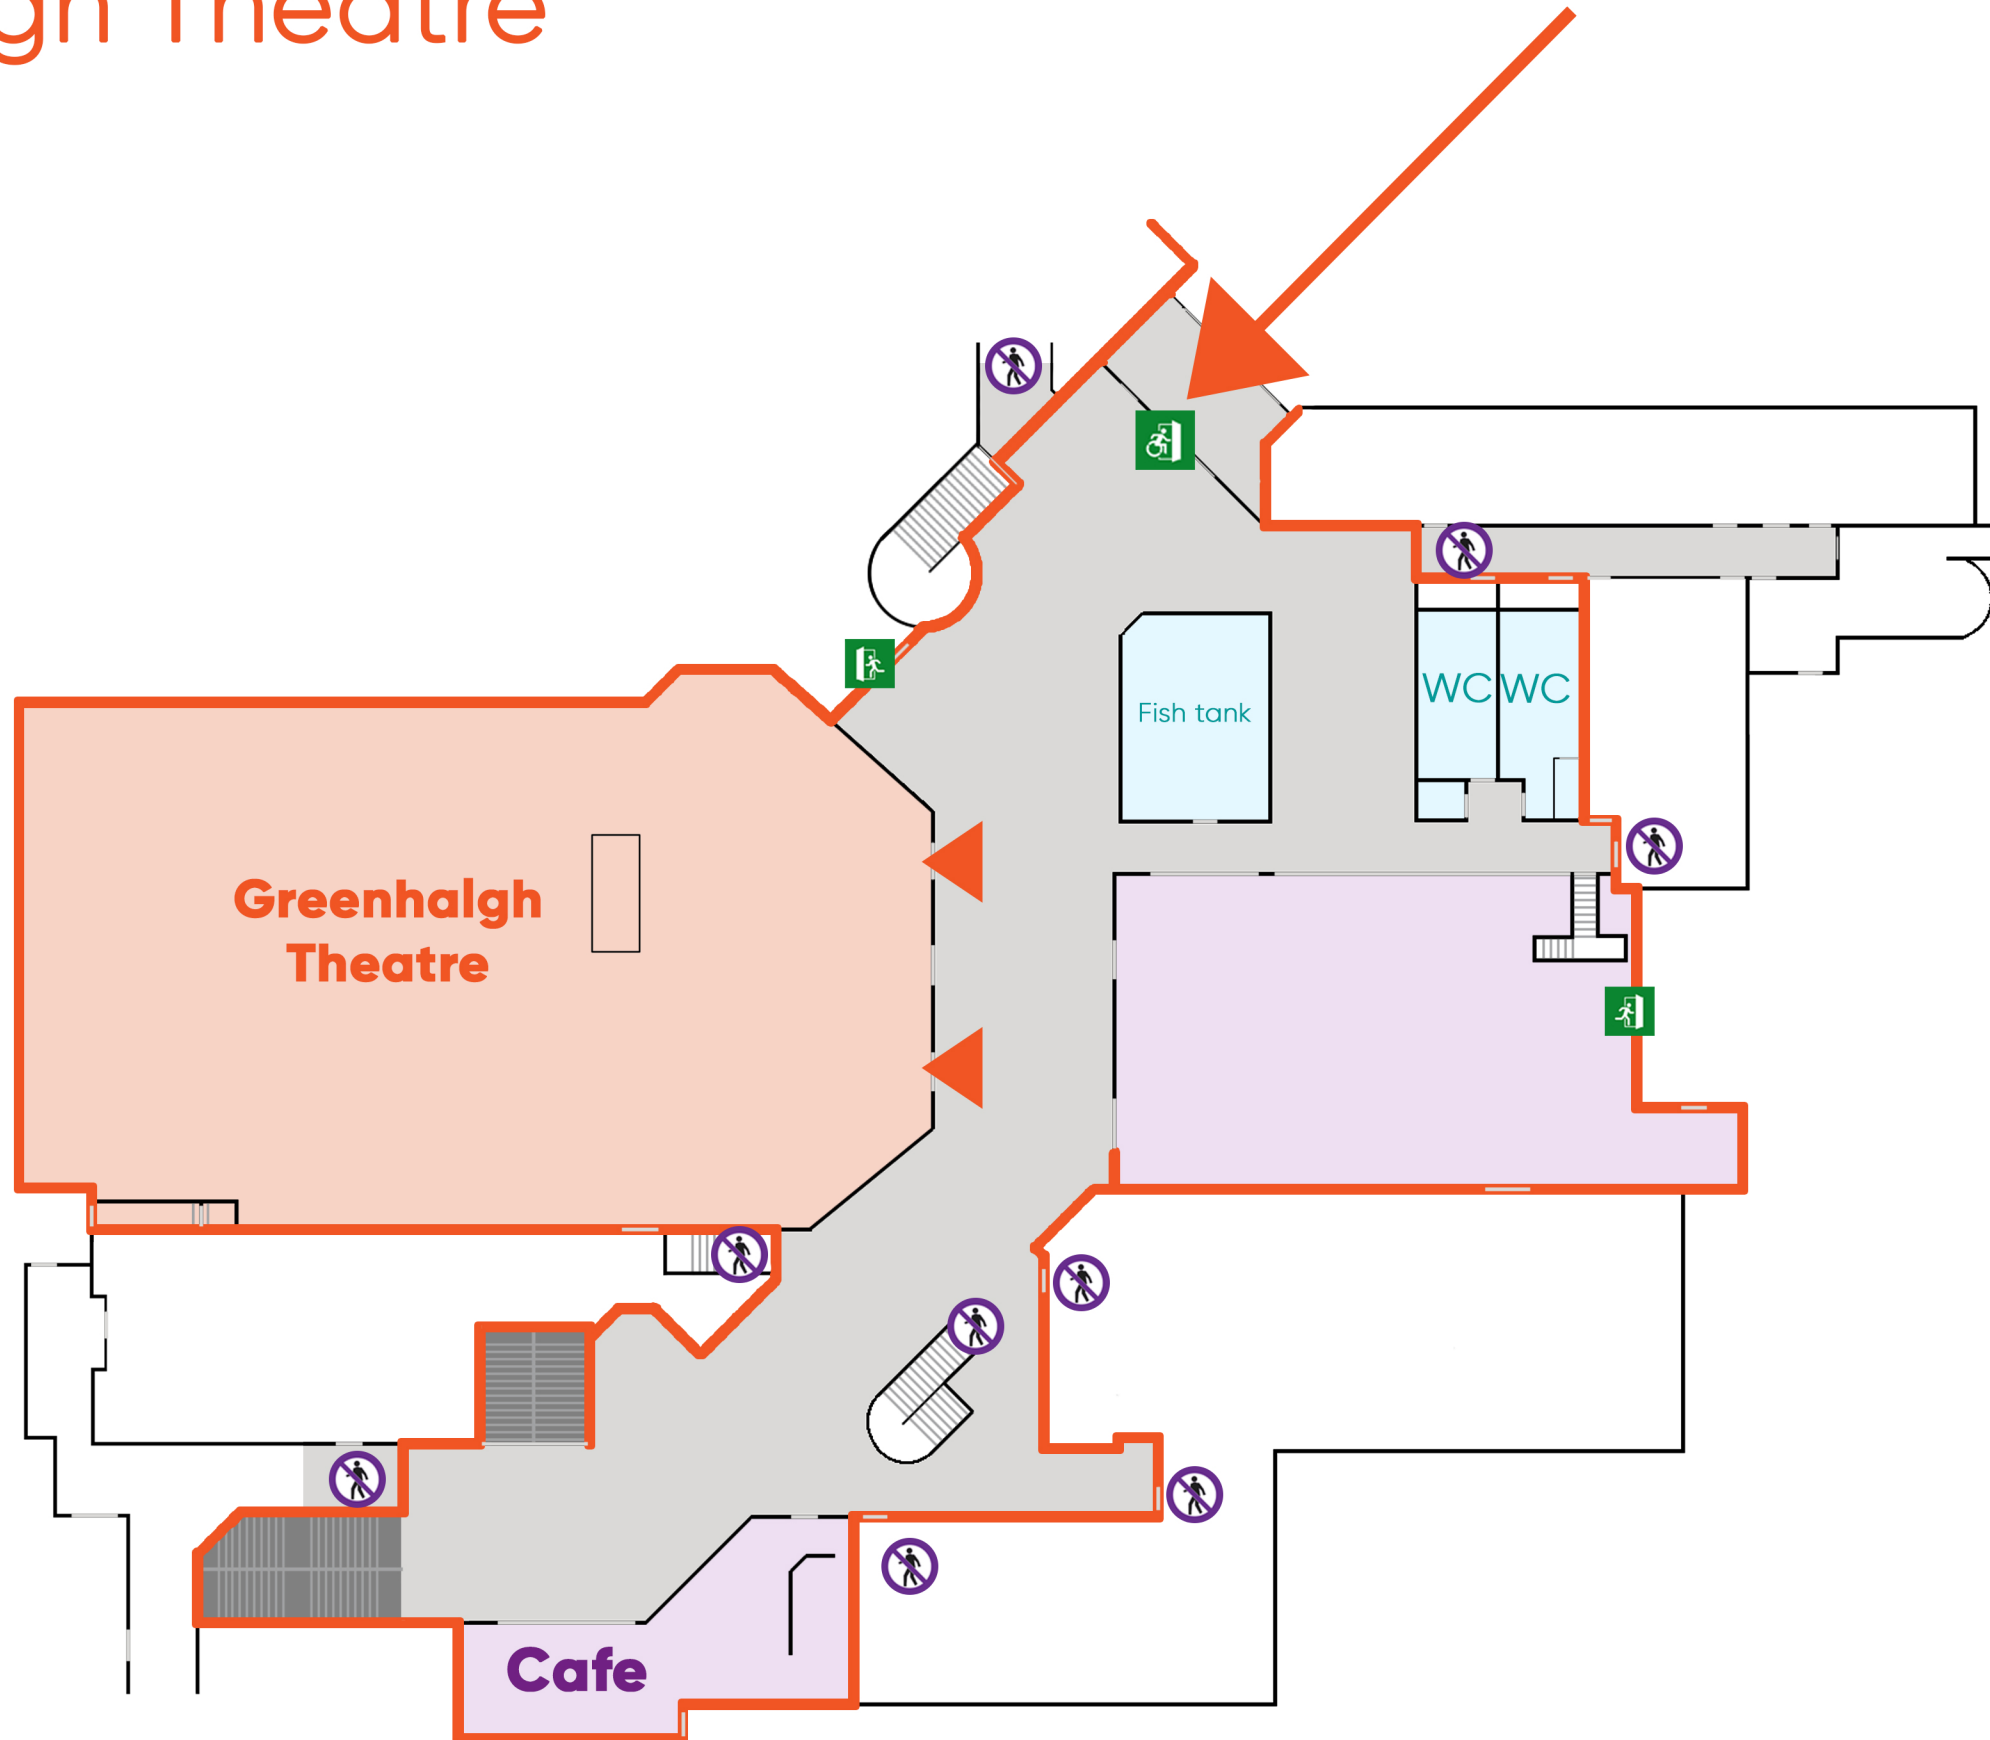

# Greenhalgh Theatre

Level 5 Entrance

### Legend

- Please do not enter
- Evacuation Route
- accessible Evacuation Route
- Car Gate 1-10
- Pedestrian Gate 1-21 with intercom